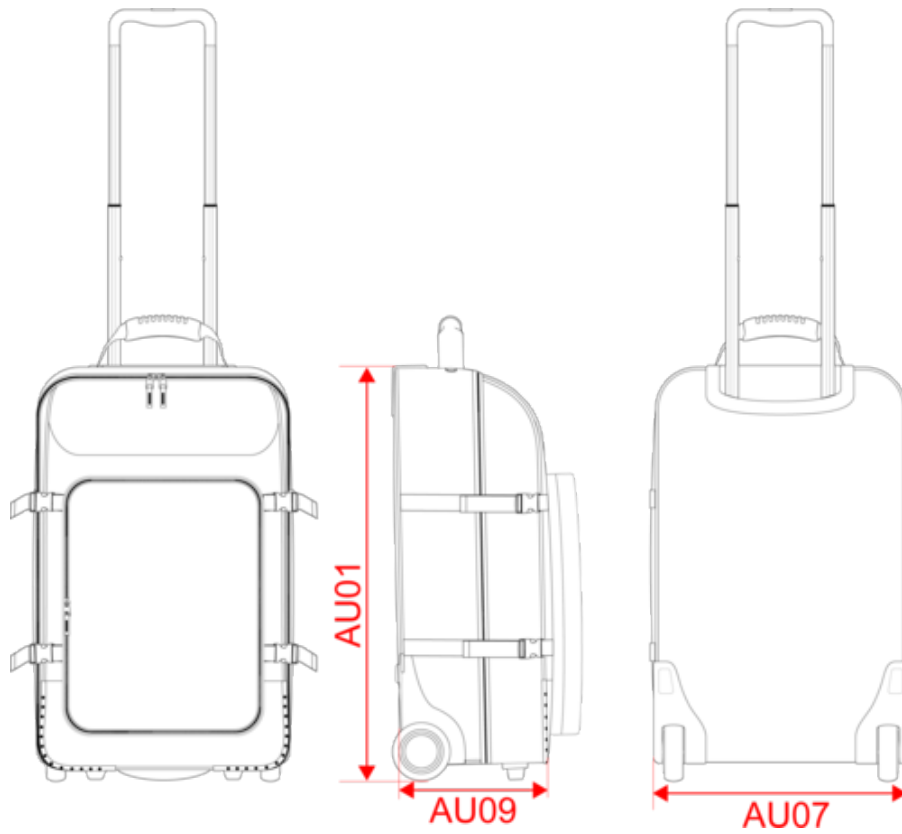

#### Washing instructions

KI0847

Cabin trolley

Dimensions (cm)

Measurements in cm	One size
AU01 - Side height	55.00
AU07 - Total width	34.00
AU09 - Depth of bottom part	20.00

KI0847